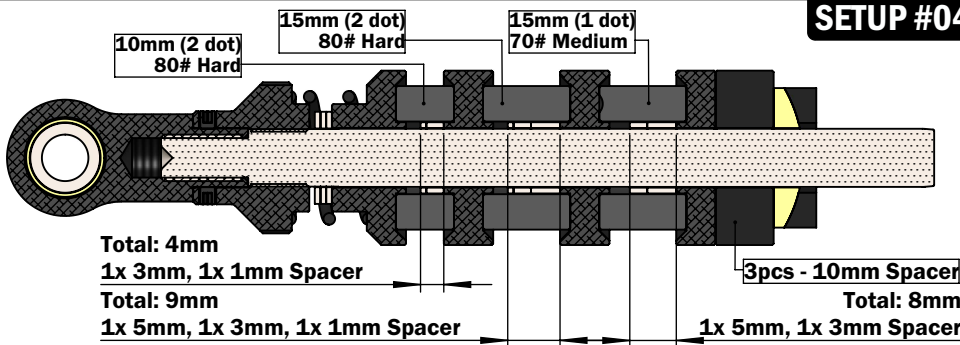

BASIC SETUP

Your pedal has this one, out from the factory.

SETUP #01

SETUP #02

SETUP #03

SETUP #04

SETUP #05

SETUP #06