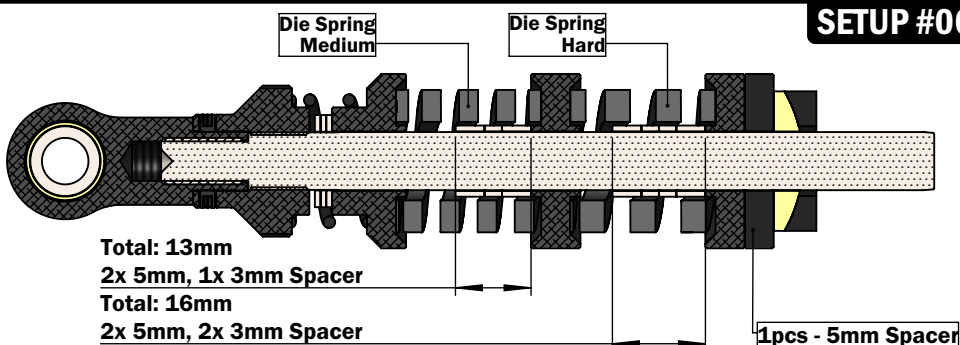

BASIC SETUP

Your pedal has this one, out from the factory.

SETUP #01

SETUP #02

SETUP #03

SETUP #04

SETUP #05

SETUP #06