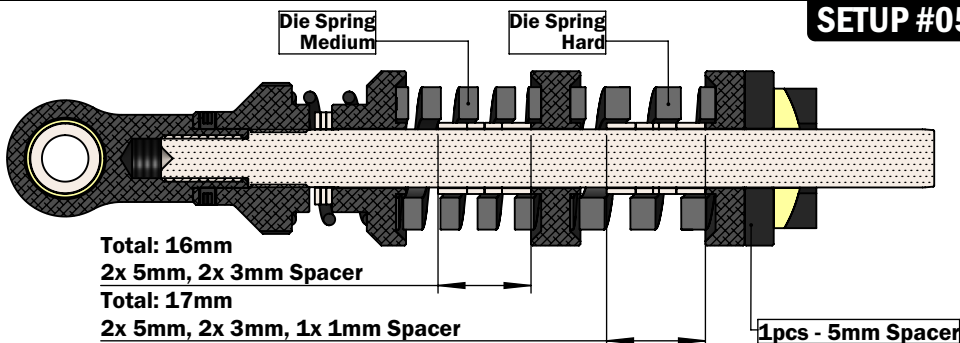

BASIC SETUP

Your pedal has this one, out from the factory.

SETUP #01

SETUP #02

SETUP #03

SETUP #04

SETUP #05

SETUP #06