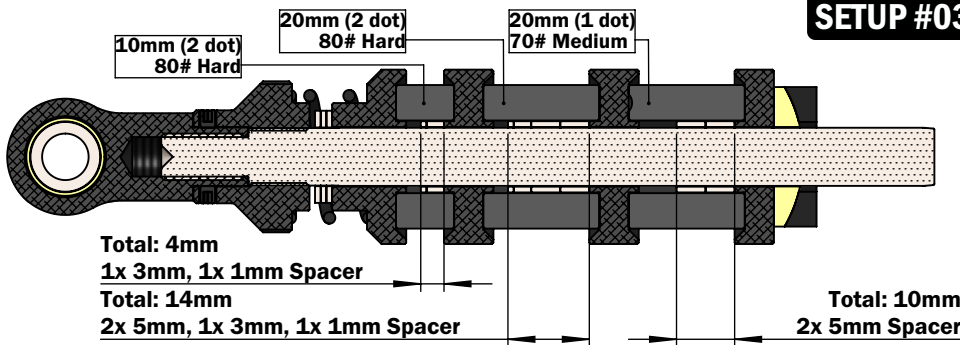

BASIC SETUP

Your pedal has this one, out from the factory.

SETUP #01

SETUP #02

SETUP #03

SETUP #04

SETUP #05

SETUP #06